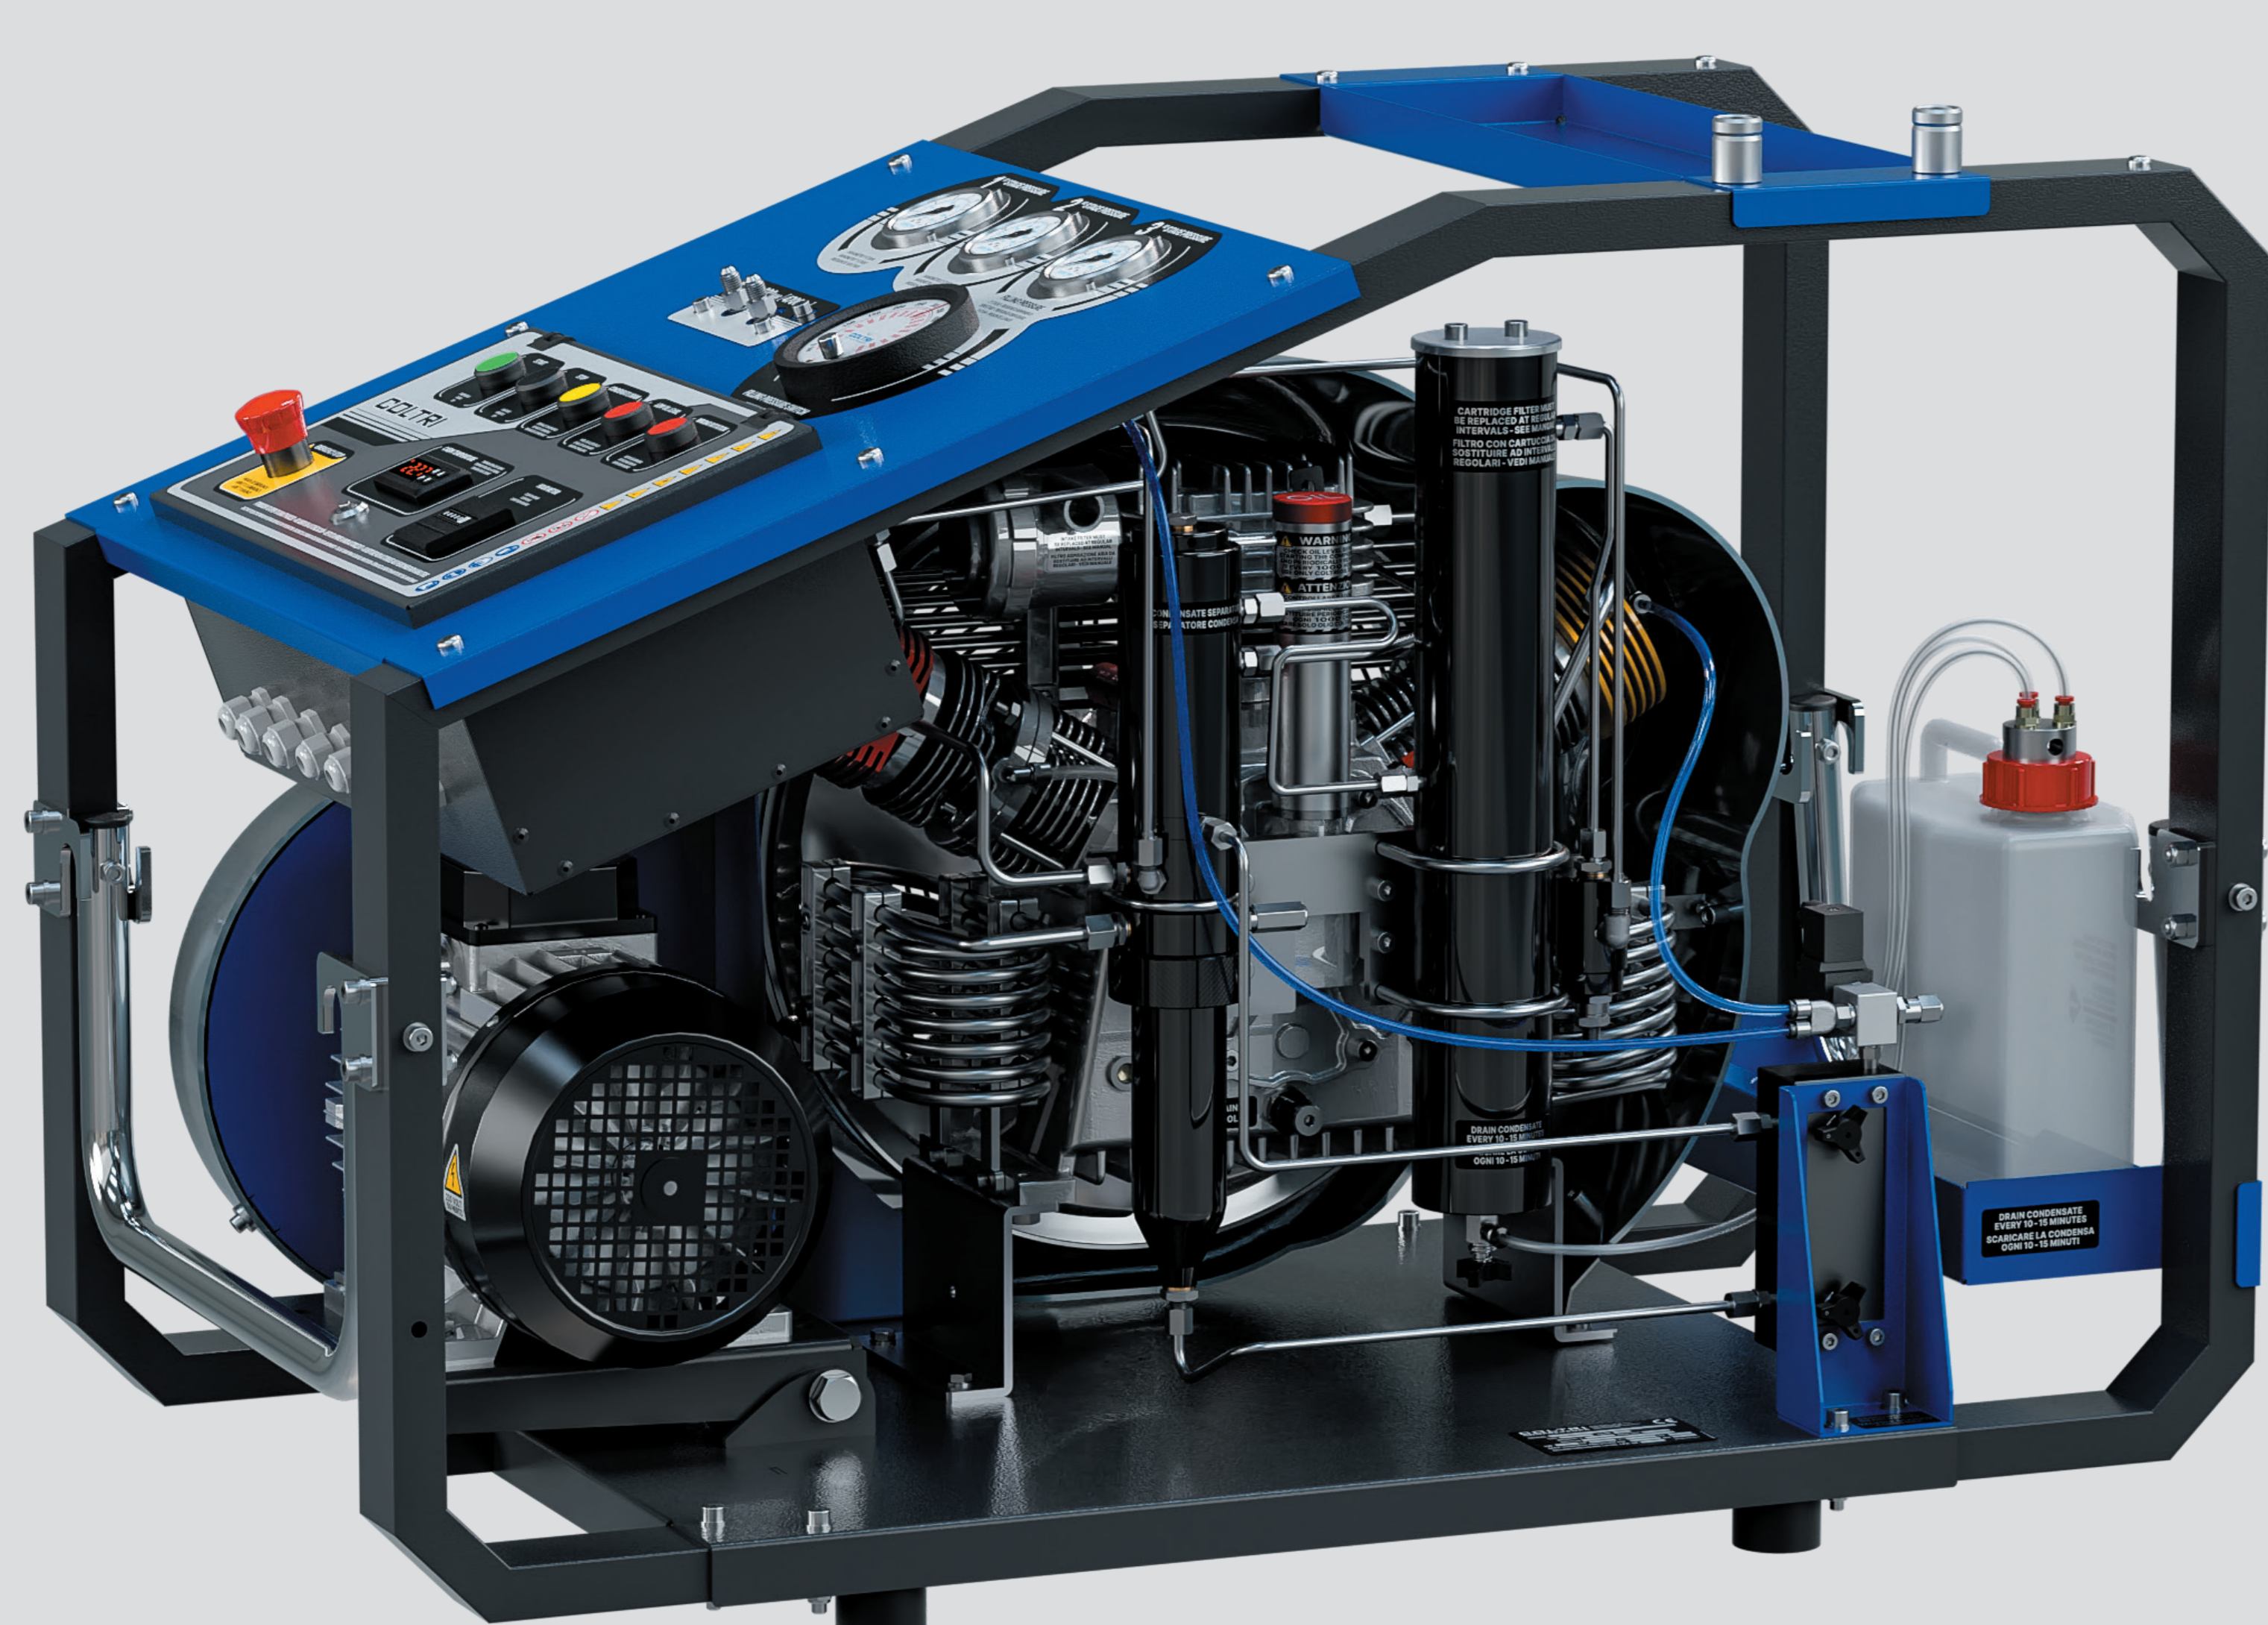

COLTRI®

THE ITALIAN COMPRESSOR

Efficient line

Top quality Best price

Extremely strong and easy to use

Best choice for professionals

Ergo

Charging rate

315 l/min

11 cfm

Maxifilter
purification system

—
Adjustable pressure
switch autostop

—
Automatic
condensate drain

—
Oil level control

—
Cabin temperature
control switch-off

—
Rotation control

—
Interstage pressure
gauges

—
Pressure maintaining
valve

Mark III Silent

Super Silent

For more information visit
coltri.com